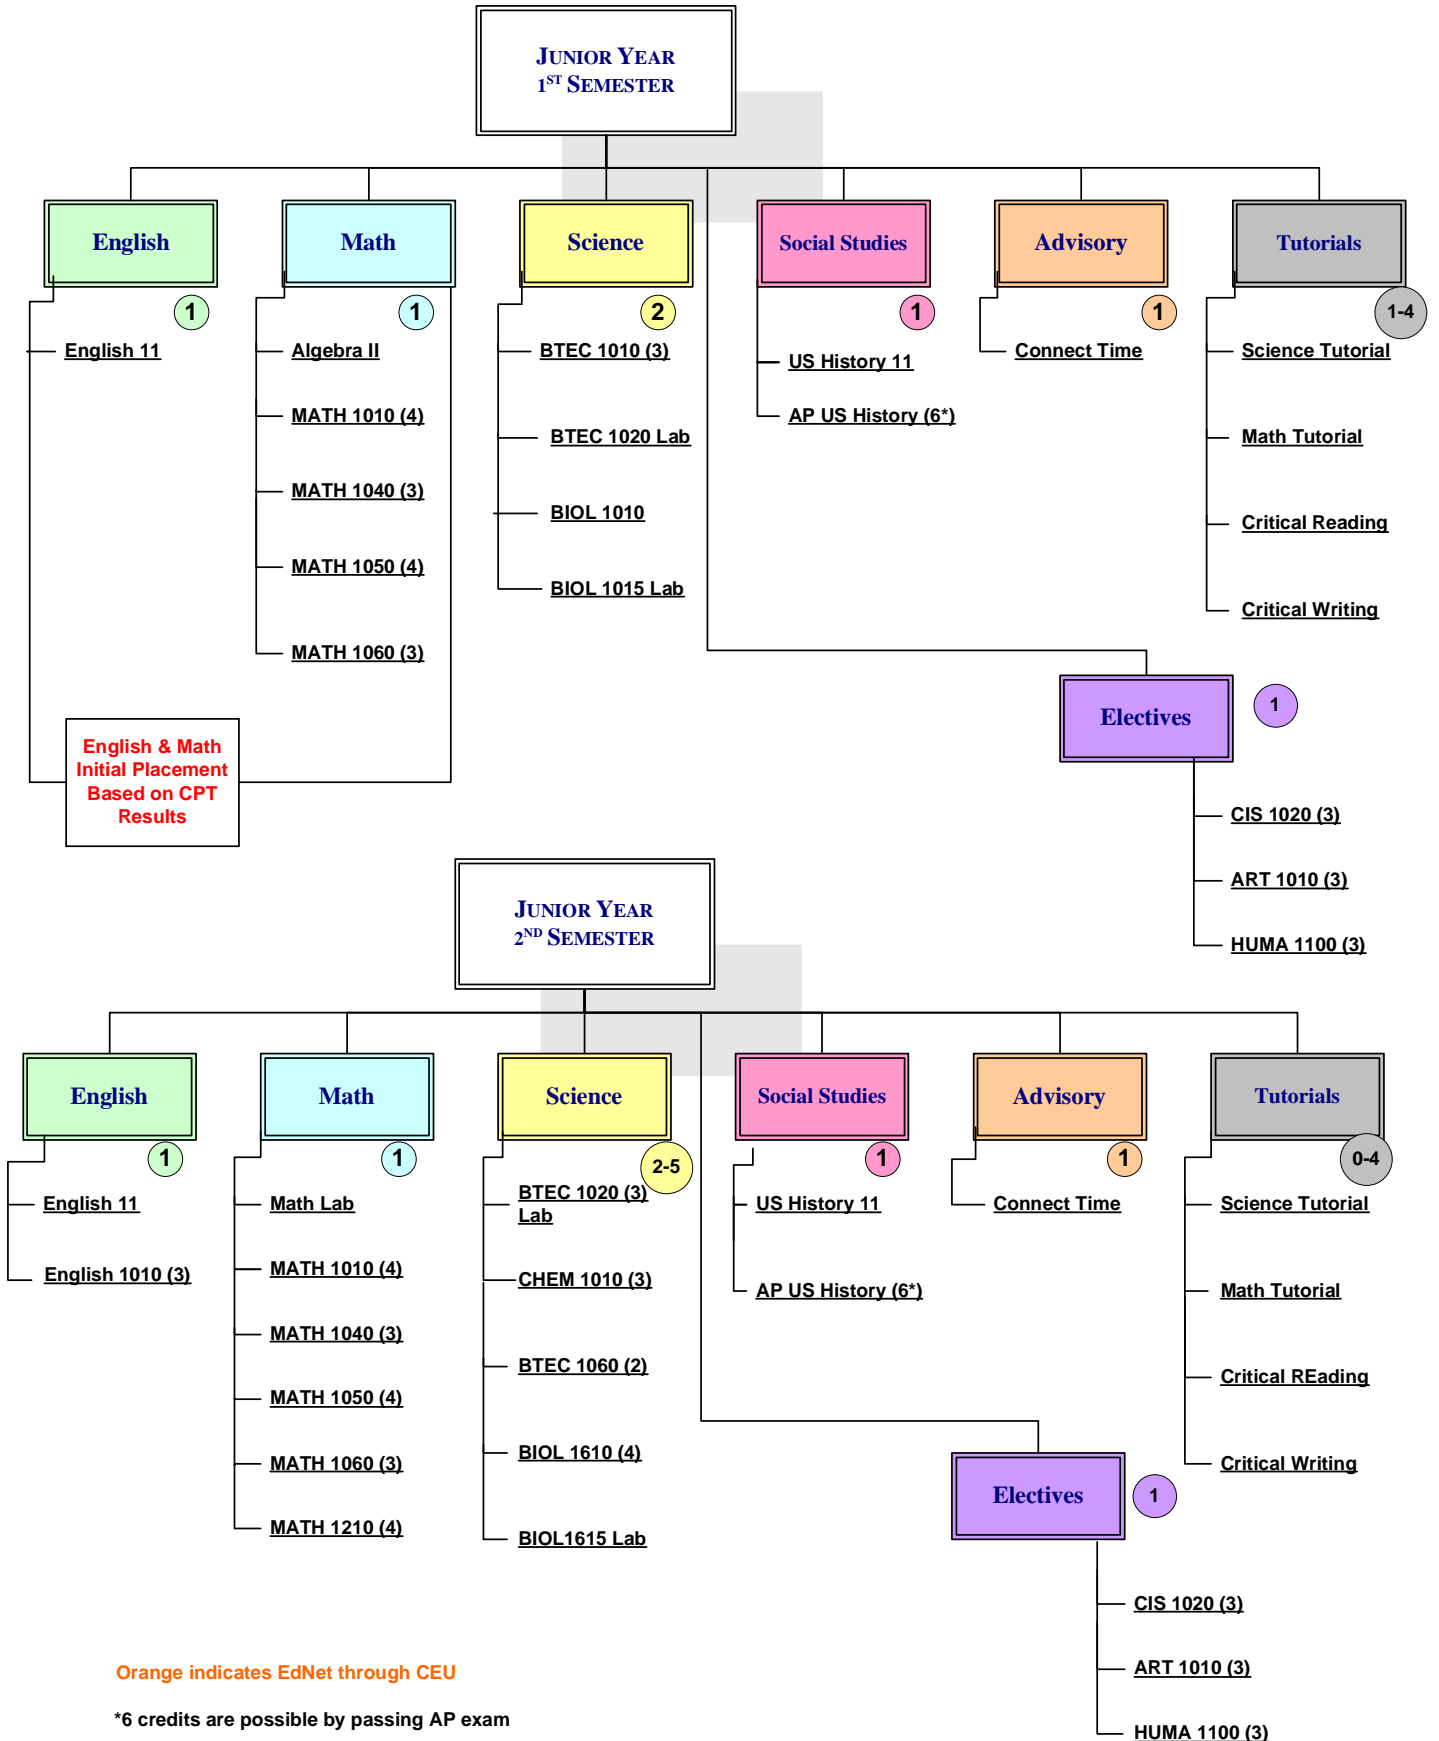

# Course Offerings by Grade

# Course Offerings by Grade

Green indicates concurrent enrollment through SLCC Academy

Purple indicates Early Enrollment with SLCC

Orange indicates EdNet through USU/CEU