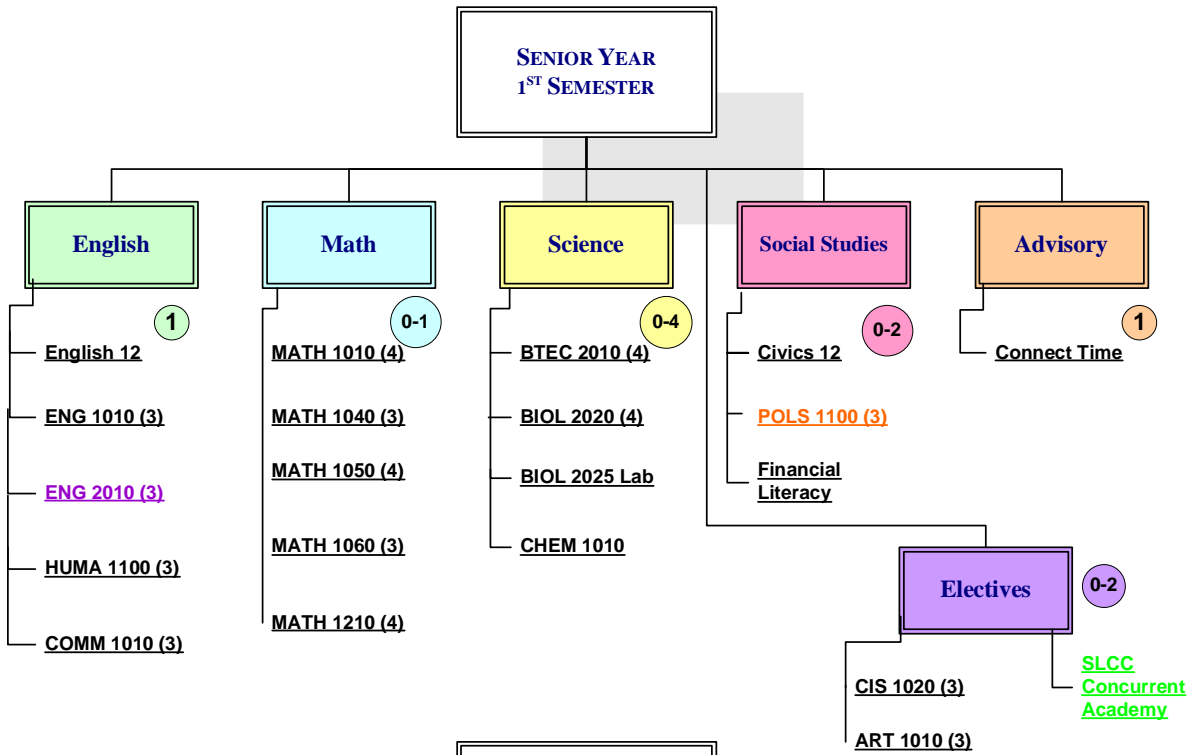

# Course Offerings by Grade

# Course Offerings by Grade

Green indicates concurrent enrollment through SLCC Academy

Purple indicates Early Enrollment with SLCC

Orange indicates EdNet through USU/CEU