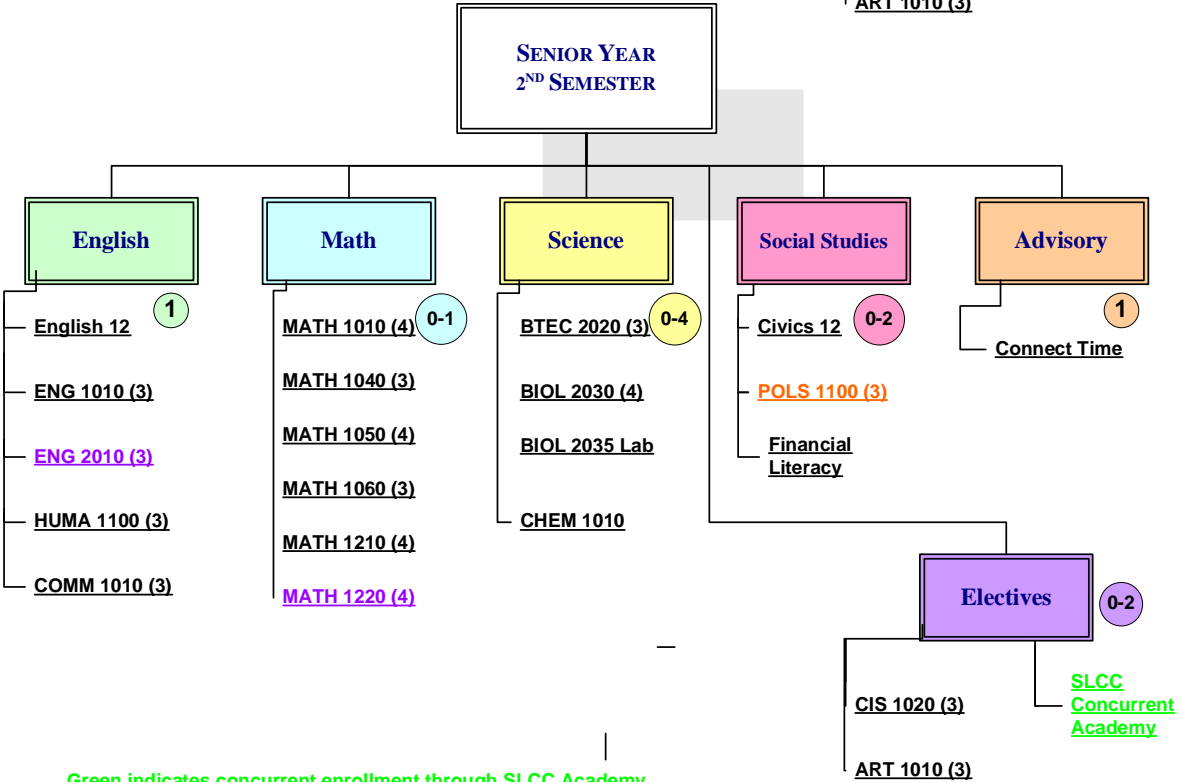

# Course Offerings by Grade

# Course Offerings by Grade

Green indicates concurrent enrollment through SLCC Academy

Purple indicates Early Enrollment with SLCC

Orange indicates EdNet through USU/CEU